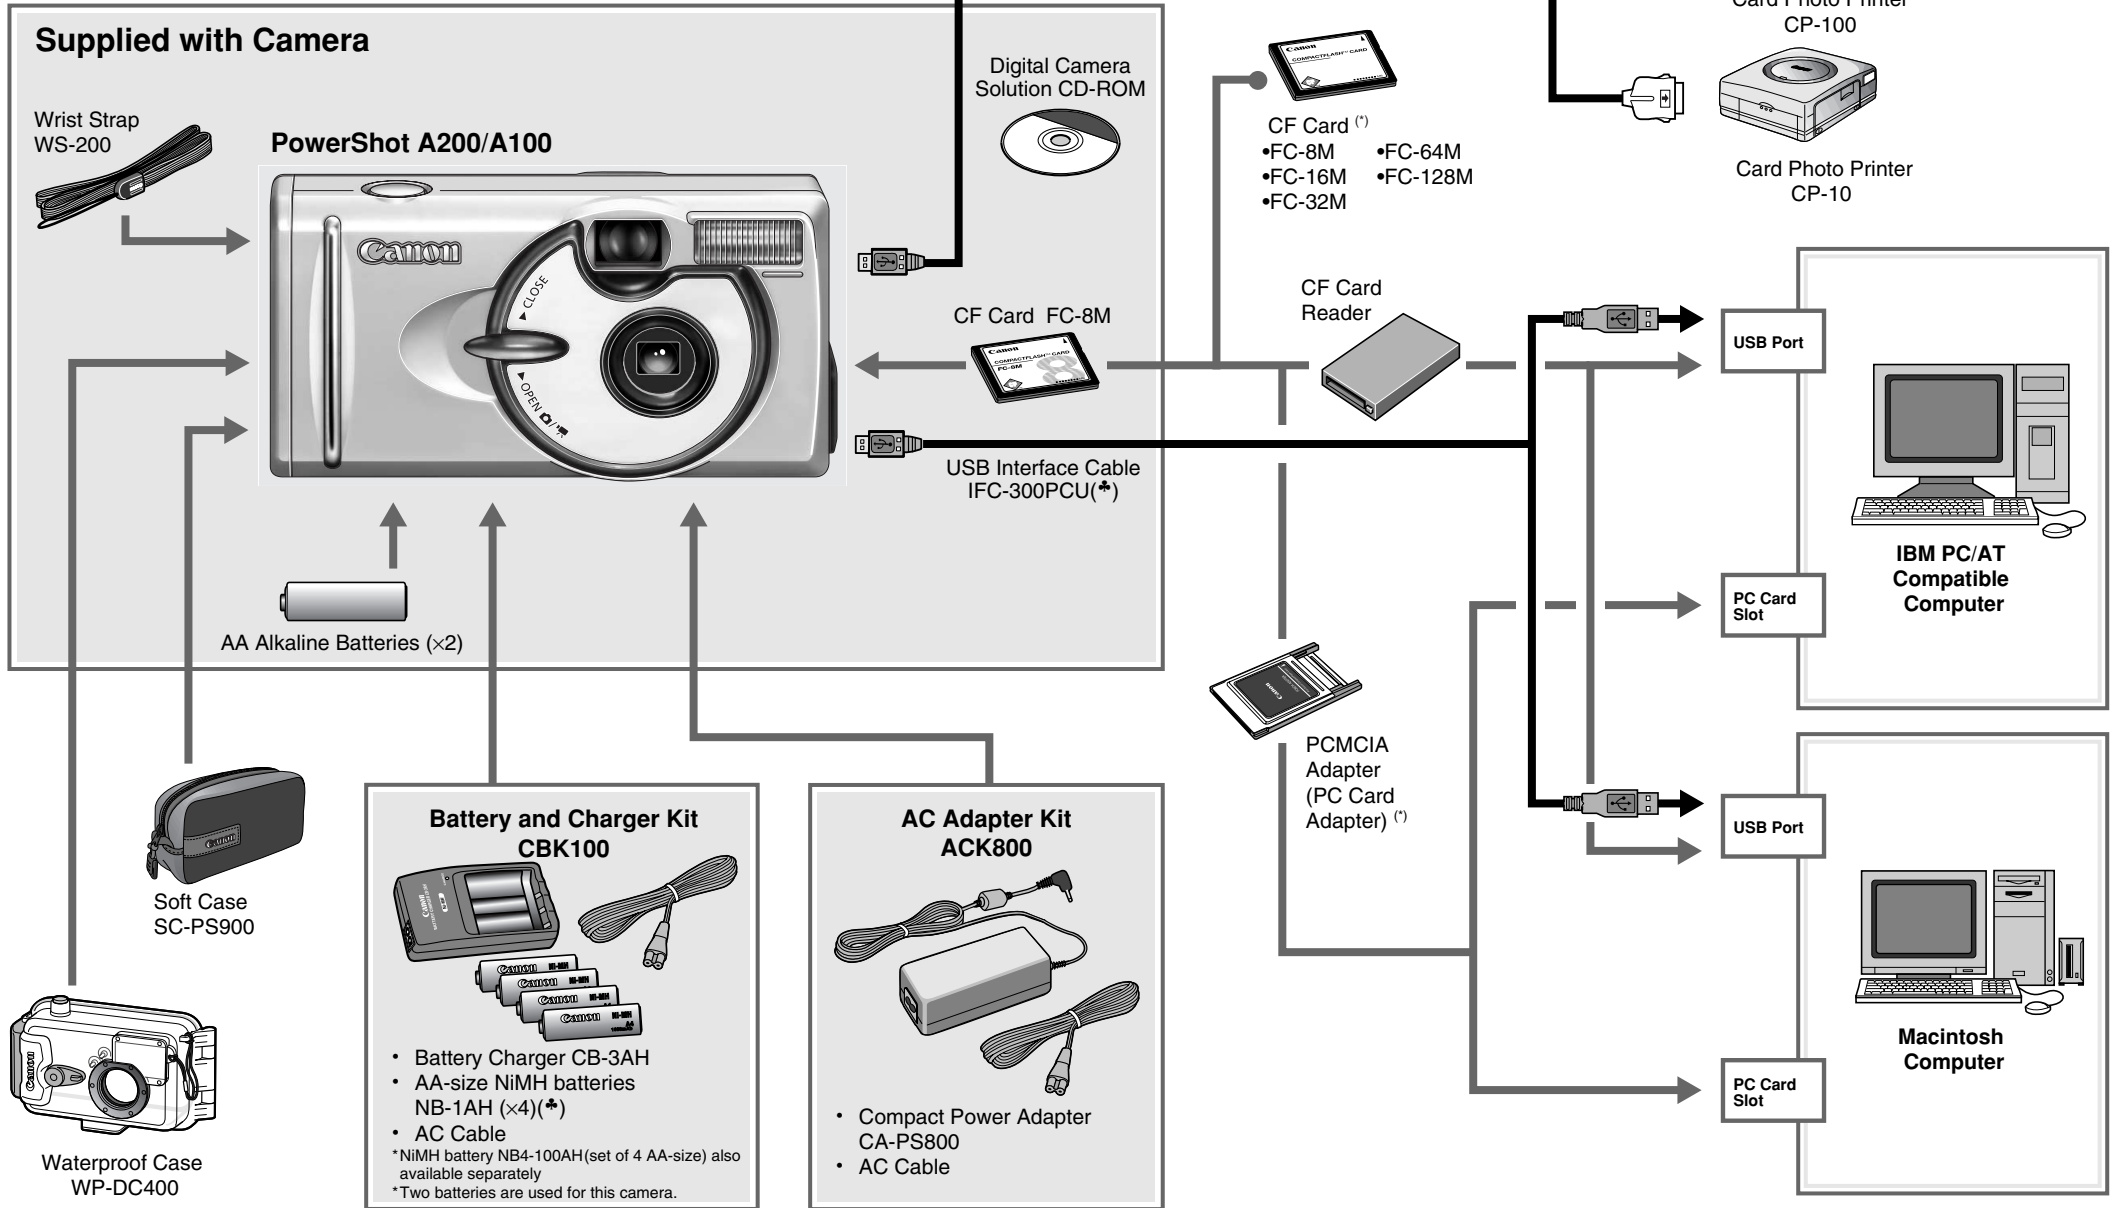

# PowerShot A200/A100 SYSTEM MAP

DIGITAL CAMERA

Canon

- (✱) Also available for purchase separately.
- (\*) Not sold in some regions.

## Confirming the Package Contents

Your PowerShot camera package includes all of the following items. If any of these items is missing, please contact the dealer for assistance.

- Digital Camera
- Wrist Strap
- AA Alkaline Battery (×2)
- CompactFlash™ Card FC-8M
- Canon Digital Camera Solution CD-ROM
- USB Interface Cable IFC-300 PCU
- Camera User Guide
- System Map (this sheet)
- Software Starter Guide
- Canon Customer Support Leaflet
- Warranty Card

#### ● PCMCIA Adapter (PC Card Adapter)

Allows you to load a CF card into the computer's PC card slot.