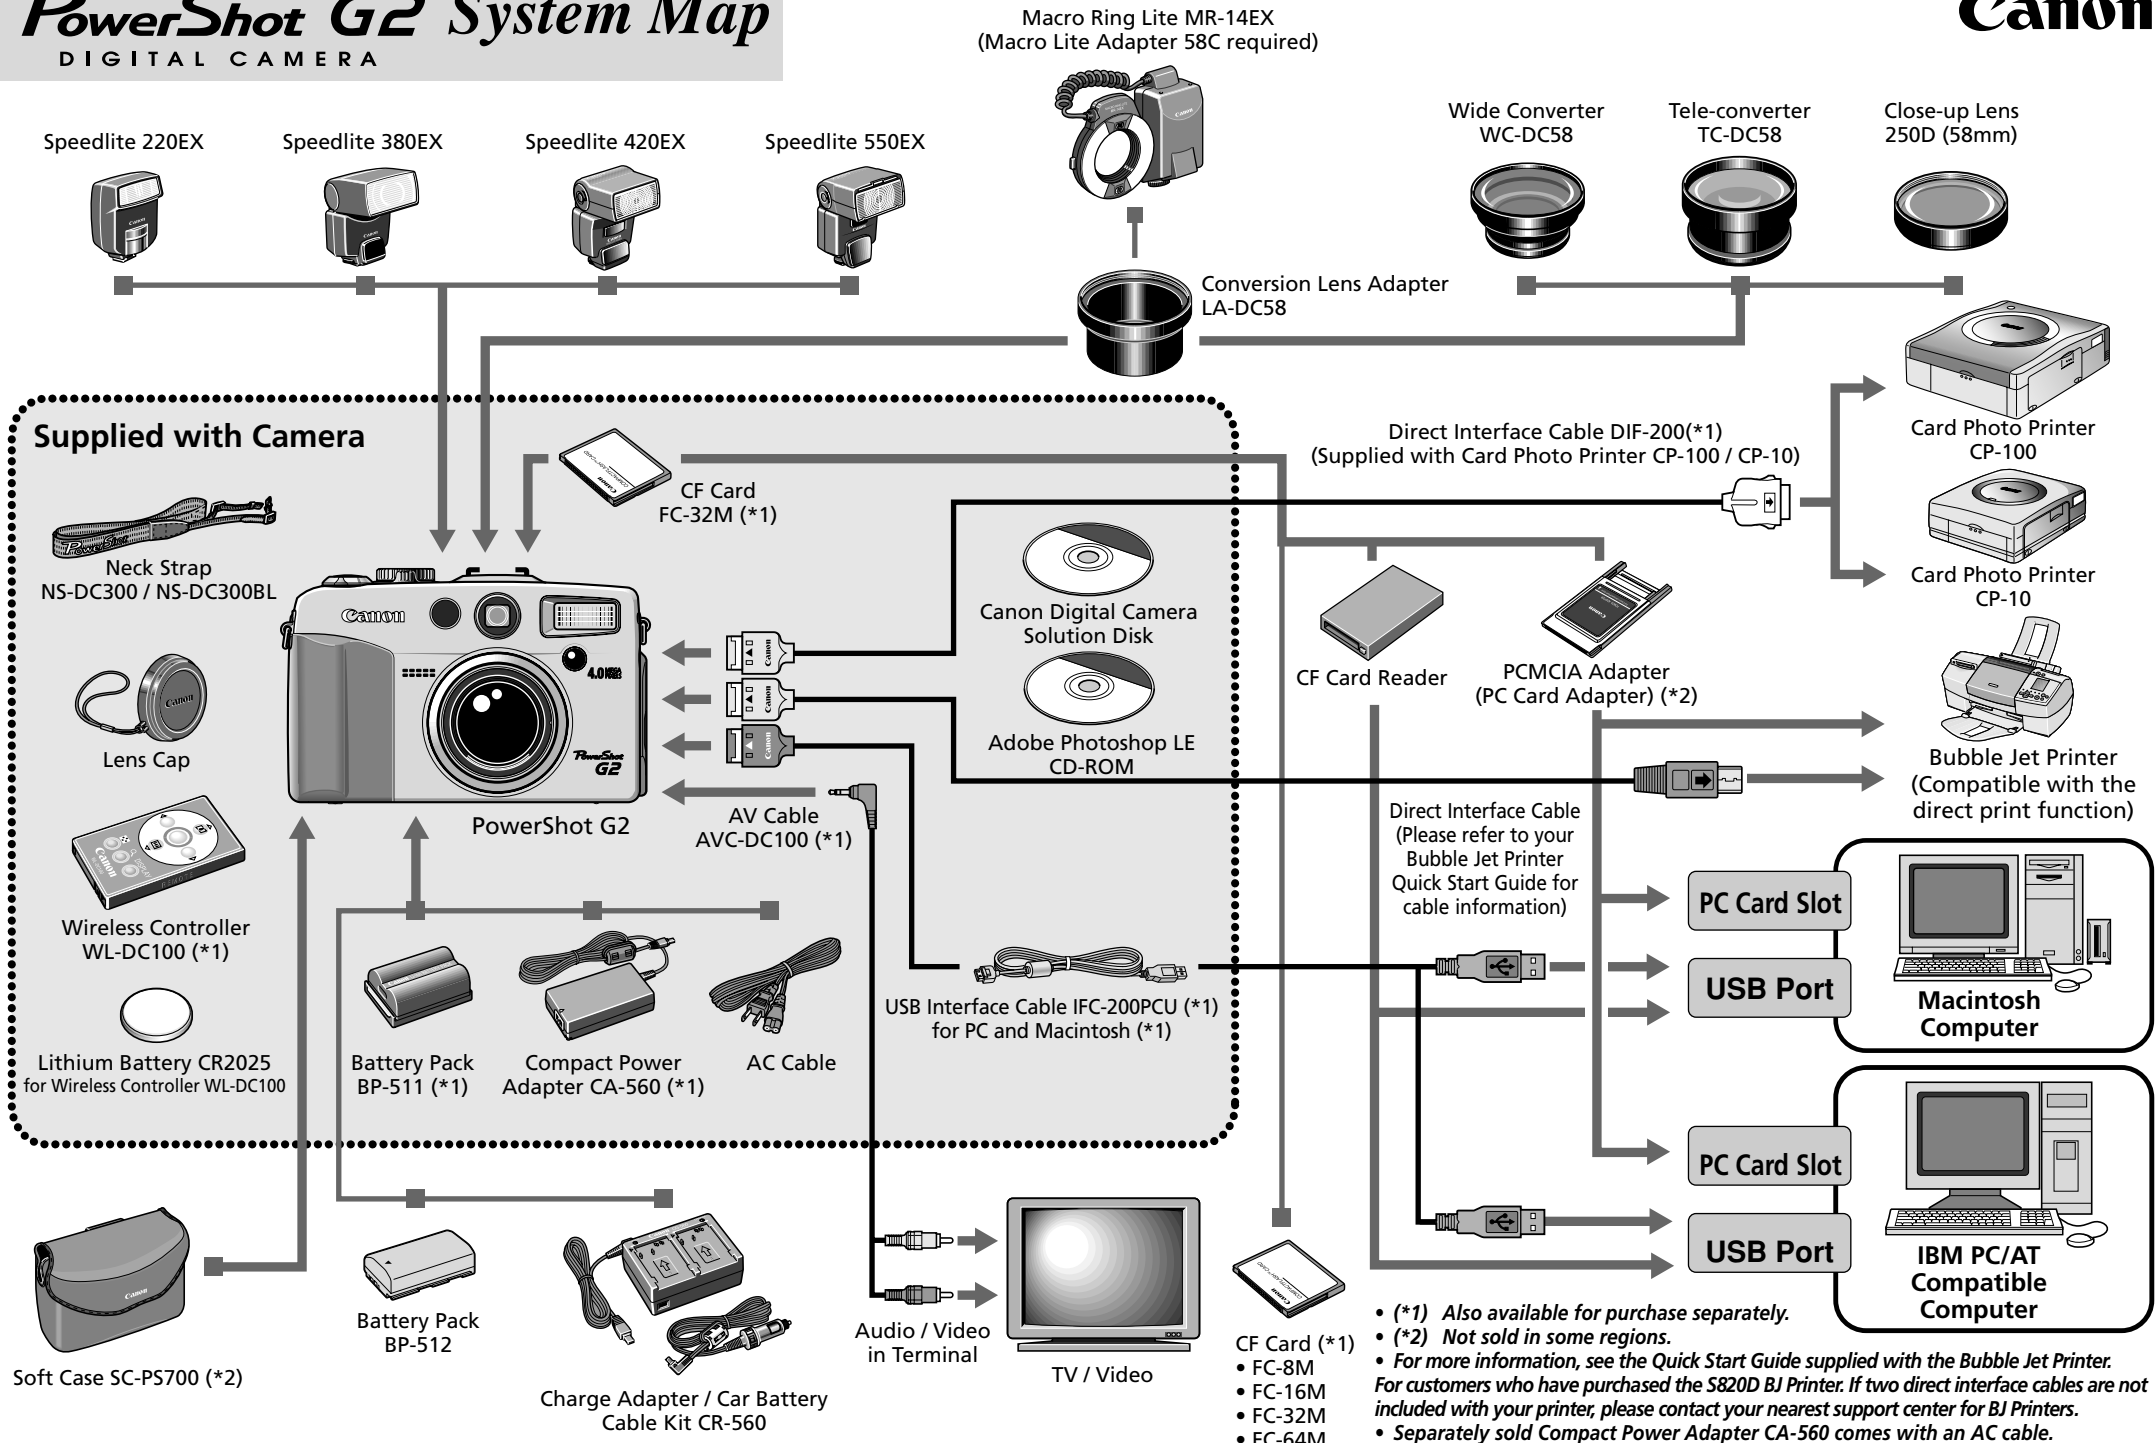

PowerShot G2 System Map

DIGITAL CAMERA

- CF Card (*1)
- FC-8M
 - FC-16M
 - FC-32M
 - FC-64M
 - FC-128M

• (*1) Also available for purchase separately.
 • (*2) Not sold in some regions.
 • For more information, see the Quick Start Guide supplied with the Bubble Jet Printer.
 • For customers who have purchased the S820D BJ Printer. If two direct interface cables are not included with your printer, please contact your nearest support center for BJ Printers.
 • Separately sold Compact Power Adapter CA-560 comes with an AC cable.

Confirming the Package Contents

The camera package should contain the following items. Contact your camera retailer if any are missing.

- Digital Camera
- Lens Cap
- Neck Strap NS-DC300 or NS-DC300BL
- Compact Power Adapter CA-560
- AC Cable (for CA-560)
- Battery Pack BP-511
- Terminal Cover (for Battery Pack BP-511)
- CompactFlash™ Card FC-32M
- Case for CompactFlash Card
- AV Cable AVC-DC100
- USB Interface Cable IFC-200PCU
- Wireless Controller WL-DC100
- Lithium Battery CR2025 (for Wireless Controller WL-DC100)
- Canon Digital Camera Solution CD-ROM
- Adobe Photoshop® LE CD-ROM
- Camera User Guide
- Software Starter Guide
- System Map (this publication)
- Canon Customer Support Leaflet
- Warranty Card*

*Not included in some regions.

Optional Accessories

The following optional accessories are available.
Some accessories are not sold in some regions.

Lens

- **Wide Converter WC-DC58**
Converts the focal distance of the body lens by a factor of 0.8 when attached.
- **Tele-converter TC-DC58**
Converts the focal distance of the body lens by a factor of 1.5 when attached.
- **Close-up Lens 250D (58mm)**
A lens for shooting at higher magnifications when the camera's macro mode is used.
- **Conversion Lens Adapter LA-DC58**
Adapter for fitting the wide converter, tele-converter, close-up lens and Macro Ring Lite MR-14EX to the camera.